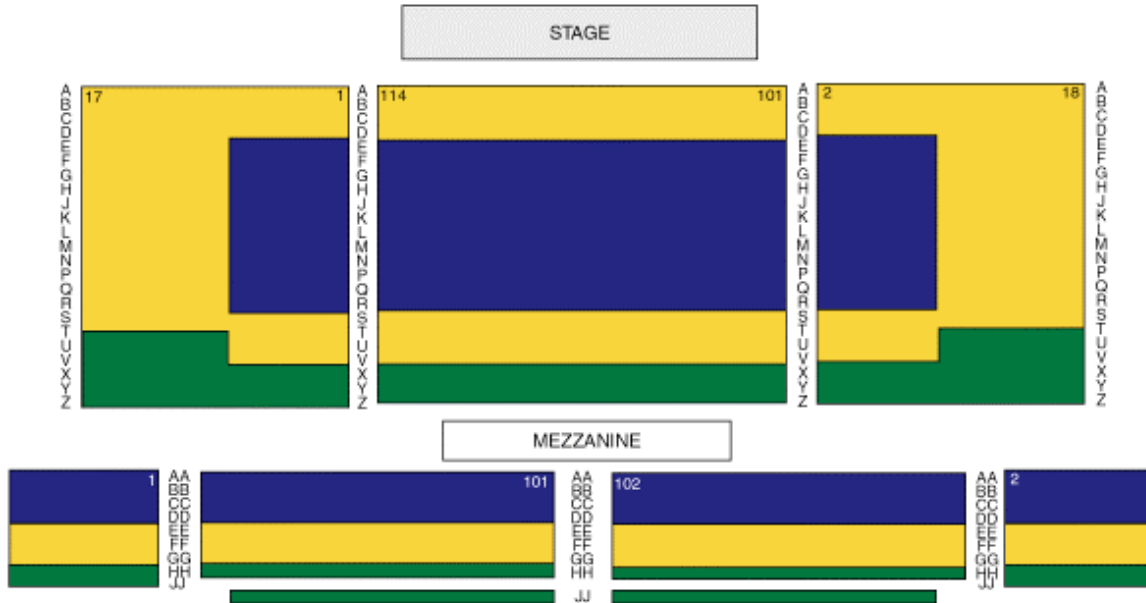

# SEATING CHART

- - A / B seating; Single Tickets are \$40
- - C / D seating; Single Tickets are \$30
- - E / F seating; Single Tickets are \$20

All Student Tickets are now \$5 in any section.

The NSO is happy to adjust our seating prices to better serve the needs of our community. **Returning Subscribers who wish to retain their same seats will need to renew by July 1st, 2011.** After that date new subscribers will have the option for best available seating and single tickets will become available for all concerts.